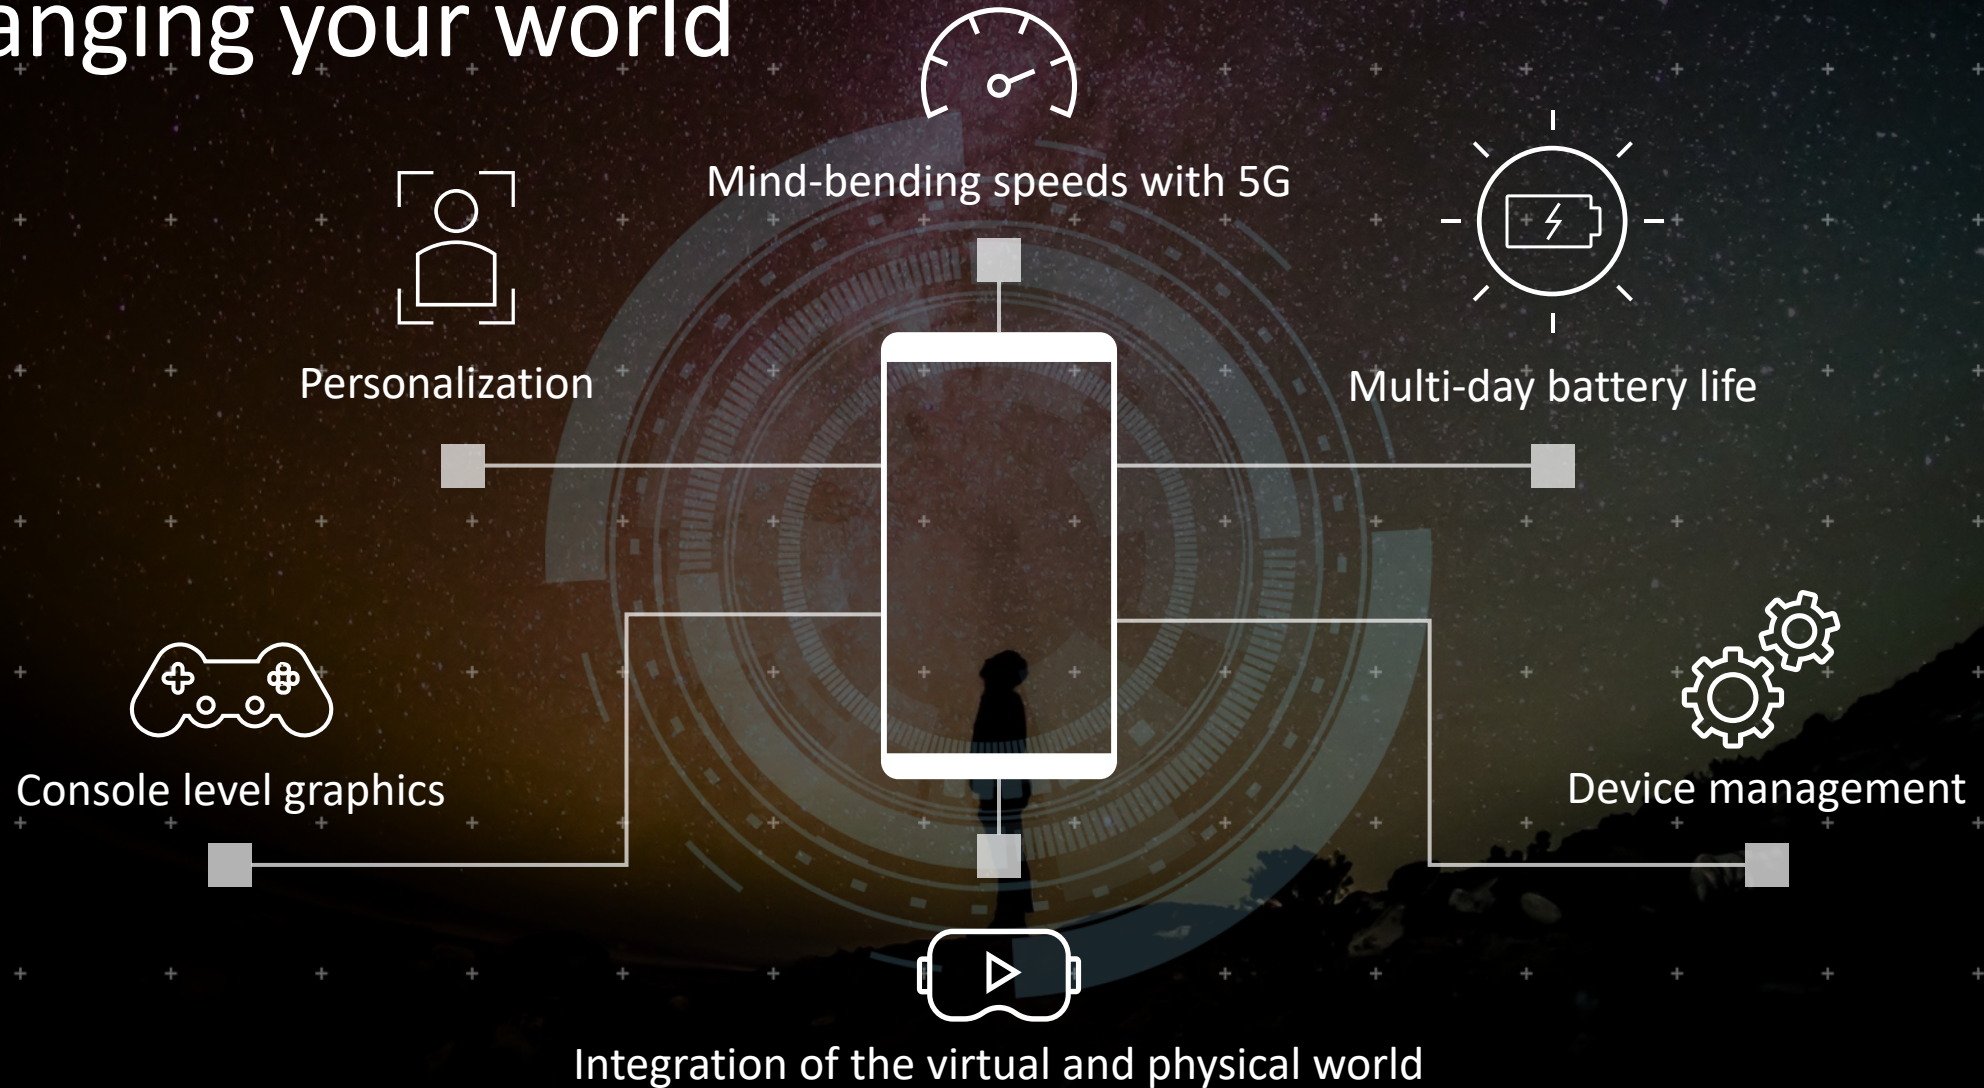

Mobile reimaged. Changing your world