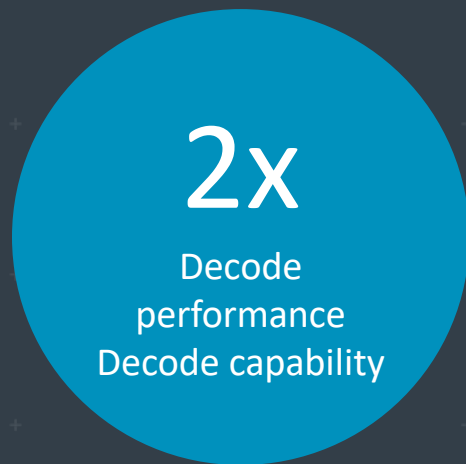

Play even longer

Getting the most from your games

1.5x

Performance for mobile gaming

Smarter experiences

Compared to current devices

Arm Mali-V76 video processor

Enabling efficient 8k60 content

- Share and view what you love instantly in UHD
- Bi-directional streaming of multiple high quality videos
- High resolution VR/AR ready

Compared to Mali-V61

Smaller footprint,
bigger experiences

Share your clarity
with others